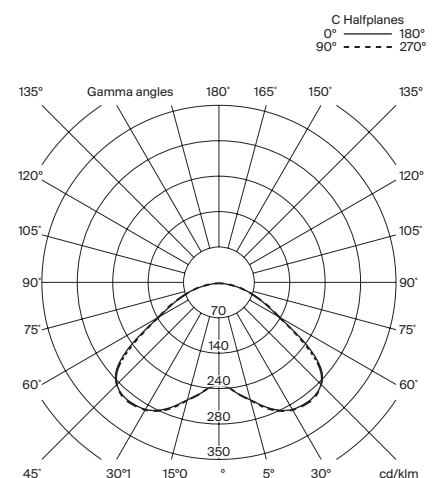

Amigo

Gonzalo Milá, Miguel Milá. 2009
Outdoor

Amigo (Spanish for “friend”) is the first joint project from this father and son team, who exemplify two generations of Spanish design. A central opaque disc holds a light source surrounded by a translucent, vertical shade, that diffuses luminosity and produces a glare-free halo of filtered light. Its airtight resistance protects the electrical fittings and also prevents insects from getting in, so that it stays clean and maintains an even glow.

The design was commissioned by Santa & Cole as part of the remodelling of our headquarters in Belloch (Barcelona); it repeatedly comes into sight on pergolas and passageways, walls and ceilings. The Amigo wall lamp is an exercise of impeccable simplicity, where nothing is superfluous.

General description:

White metallic structure.
Cylindrical translucent methacrylate diffuser.
Suitable for Outlet Box (American version).
Suitable for outdoor use.

Approximate weight (unpacked):

2,4 Kg / 5 lb

Technical information:

Light source included (dimmable):
Strip of LEDs

Rated input wattage: 40 W
Operating current: 700 mA
CCT: 2.700 K
CRI: 90
Lifetime: 40.000 h
Luminous flux: 708 lm

Built-in adjustable LED.
Suitable for dimming systems 1-10V. External dimmer switch 1-10V not included.
Suitable for outdoor use.
Always use this light source.

Input voltage: 90 ~ 305 Vac.
(50 Hz / 60 Hz). According to destination.