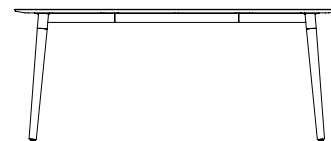

Belloch

Lagranja Design. 2009
Tables

Belloch cuadrada

A

Belloch rectangular

B

CE

As with the chairs of this family, the Belloch table was created to furnish our headquarters in Belloch (Barcelona), and it was commissioned to the Lagranja studio. A large, comfortable table with round corners, supported by a sturdy metal structure and sleek cone-shaped wooden legs. The white laminate top has a soft and bright feel, with softly rounded edges to avoid small bumps and bruises. The convenient square or rectangular tabletop features bevelled edges to add a touch of elegance. The sturdy metal cross frame that joins the four table legs provides plenty of knee room, even for crossed legs. This heavy-duty table is stable and spacious, built for get-togethers. The perfect companion for the Belloch chair.

General description:

White metallic structure with natural beech wood legs.

ColorCore white colour top.

Available in two sizes:

Belloch cuadrada: 110 x 110 x h 73 cm / 43.3 x 43.3 x h 28.7".

Belloch rectangular: 110 x 180 x h 73 cm / 43.3 x 70.9 x 28.7".

Approximate weight (unpacked):

(A) Belloch cuadrada: 23.6 Kg / 52 lb

(B) Belloch rectangular: 48.8 Kg / 108 lb

Regulations:

European version

UNE-EN 1730

UNE-EN 12521

EN 15372

Belloch

Lagranja Design. 2009

Tables

Model A: Belloch cuadrada

Model B: Belloch rectangular

180 cm / 70.9\" data-bbox="503 213 746 227"/>

Collection:

Chairs