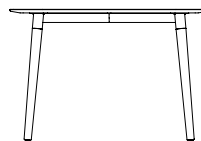

Belloch

Lagranja Design. 2009
Tables

Belloch cuadrada

A

Belloch rectangular

B

CE

As with the chairs of this family, the Belloch table was created to furnish our headquarters in Belloch (Barcelona), and it was commissioned to the Lagranja studio. A large, comfortable table with round corners, supported by a sturdy metal structure and sleek cone-shaped wooden legs. The white laminate top has a soft and bright feel, with softly rounded edges to avoid small bumps and bruises. The convenient square or rectangular tabletop features bevelled edges to add a touch of elegance. The sturdy metal cross frame that joins the four table legs provides plenty of knee room, even for crossed legs. This heavy-duty table is stable and spacious, built for get-togethers. The perfect companion for the Belloch chair.

General description:

White metallic structure with natural beech wood legs.

ColorCore white colour top.

Available in two sizes:

Belloch cuadrada: 110 x 110 x h 73 cm / 43.3 x 43.3 x h 28.7".

Belloch rectangular: 110 x 180 x h 73 cm / 43.3 x 70.9 x 28.7".

Approximate weight (unpacked):

(A) Belloch cuadrada: 23.6 Kg / 52 lb

(B) Belloch rectangular: 48.8 Kg / 108 lb

Regulations:

European version

UNE-EN 1730

UNE-EN 12521

EN 15372

Belloch

Lagranja Design. 2009

Tables

Model A: Belloch cuadrada

Model B: Belloch rectangular

180 cm / 70.9\" data-bbox="503 213 746 227"/>

Collection:

Chairs