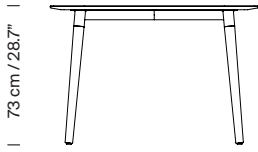

Belloch

Lagranja Design. 2009
Tables

Belloch cuadrada

A

Belloch rectangular

B

CE

As with the chairs of this family, the Belloch table was created to furnish our headquarters in Belloch (Barcelona), and it was commissioned to the Lagranja studio. A large, comfortable table with round corners, supported by a sturdy metal structure and sleek cone-shaped wooden legs. The white laminate top has a soft and bright feel, with softly rounded edges to avoid small bumps and bruises. The convenient square or rectangular tabletop features bevelled edges to add a touch of elegance. The sturdy metal cross frame that joins the four table legs provides plenty of knee room, even for crossed legs. This heavy-duty table is stable and spacious, built for get-togethers. The perfect companion for the Belloch chair.

General description:

White metallic structure with natural beech wood legs.

ColorCore white colour top.

Available in two sizes:

Belloch cuadrada: 110 x 110 x h 73 cm / 43.3 x 43.3 x h 28.7".

Belloch rectangular: 110 x 180 x h 73 cm / 43.3 x 70.9 x 28.7".

Approximate weight (unpacked):

(A) Belloch cuadrada: 23.6 Kg / 52 lb

(B) Belloch rectangular: 48.8 Kg / 108 lb

Regulations:

European version

UNE-EN 1730

UNE-EN 12521

EN 15372

Belloch

Lagranja Design. 2009

Tables

Model A: Belloch cuadrada

Model B: Belloch rectangular

180 cm / 70.9\" data-bbox="503 213 746 227"/>

Collection:

Chairs