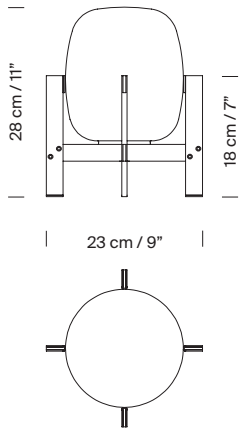

Cestita Metálica

Miguel Milá. 1962

Table Lamps

Model: