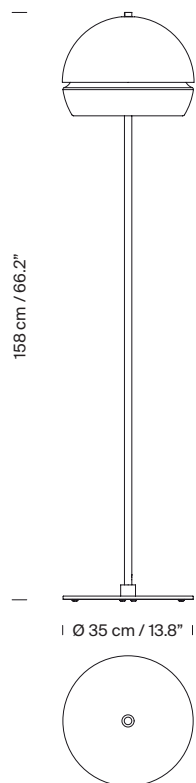

Regulations:

European version
UNE-EN 60598
UNE-EN 55015
UNE-EN 60529
UNE-EN 61000-3-2

American version
Dry location only
UL-153
E363621

Maintenance:

Clean with a smooth cloth. Do not use ammonia, solvents or abrasive cleaning products.

Others:

The lamp is delivered in one package.
The assembly instructions are delivered with the product.

Model:

Collection:

Floor lamps

Pendant lamps