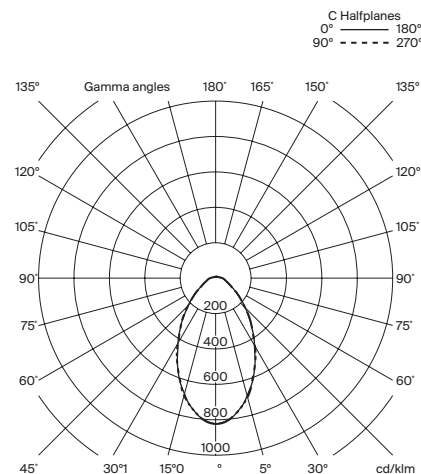

Conceived by André Ricard in 1970. Its name is a nod to the artist Lucio Fontana, who challenged the history of art by slashing his neat oil paintings. His was an art for the Space Age that sought to turn pieces into experiments in a new three-dimensionality. Santa & Cole presents Fontana together with a new floor version, both in a white painted steel finish.

The pendant version, being the first, maintains its futuristic look thanks to the good dimension of its larger than half sphere and the unmistakable tear that illuminates peripherally allowing a soft indirect lighting. Its interior now houses an efficient light plate that facilitates the best vertical flow and directs the light gently, without glare.

We extend the original design by introducing a floor-standing Fontana, composed of a discreet circular base that supports the structure and shade. In this case, the light is regulated by a discreet dimmer above the shade. Its versatility makes it perfect to accompany you in the peace and quiet of your home, in the frenzy of work or during a deep conversation in a restaurant.

General description:

White grey metal structure and shade with glossy finish.
Lower diffuser in white translucent methacrylate.
Dimmer and switch incorporated into the luminaire.
Electric cable length: 2,5 m / 98.4”.

Approximate weight (unpacked):

11,6 kg / 25.57 lb

Technical information:

European version: Light source included (dimmable)
American version: Recommended dimmable light source (not included)
LEDs module

Rated input wattage: 40 W
Operating current: 700 mA
CCT: 2.700 K
CRI: 90
Lifetime: 40.000 h
Luminous flux: 1.751 lm

Built-in adjustable LED.
Suitable only for indoor use.

Input voltage: 100 ~ 277 Vac.
(50 Hz / 60 Hz). According to destination