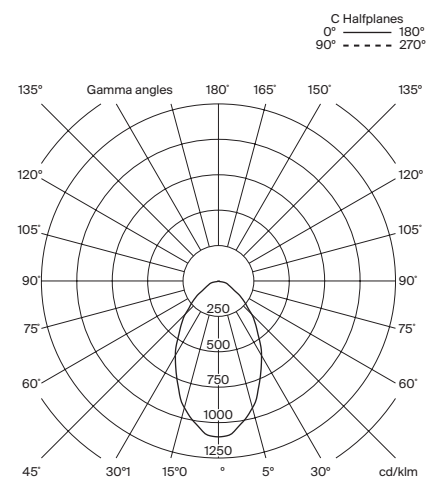

Fontana

André Ricard. 1970
Pendant lamps

SANTA & COLE

Conceived by André Ricard, its name is a nod to the artist Lucio Fontana, who challenged the history of art by slashing his neat oil paintings. His was an art for the Space Age that sought to turn pieces into experiments in a new threedimensionality.

Santa & Cole presents Fontana together with a new floor version, both in white painted steel finish. The pendant version, being the first, maintains its futuristic look thanks to the good dimension of its more than half sphere and the unmistakable tear that illuminates peripherally allowing a soft indirect lighting. Its interior now houses an efficient light plate that facilitates the best vertical flow and directs the light gently, without glare.

General description:

White grey metallic shade with matte finish interior and glossy exterior.
Diffuser in white translucent methacrylate.
White circular metal canopy with power supply incorporated.
Suitable for Junction Box (American version).
Electric cable length: 5 m / 196.9"

Approximate weight (unpacked):

3,2 kg / 7.10 lb

Technical information:

Light source included (dimmable).
LEDs module

Rated input wattage: 40 W
Operating current: 700 mA
CCT: 2.700 K
CRI: 90
Lifetime: 40.000 h
Luminous flux: 1.751 lm

Built-in adjustable LED.
Suitable for dimming 1-10V (European version) / DALI.
Not included external dimmer switch.
Suitable only for indoor use.

Input voltage: 100 ~ 277 Vac.
(50 Hz / 60 Hz). According to destination