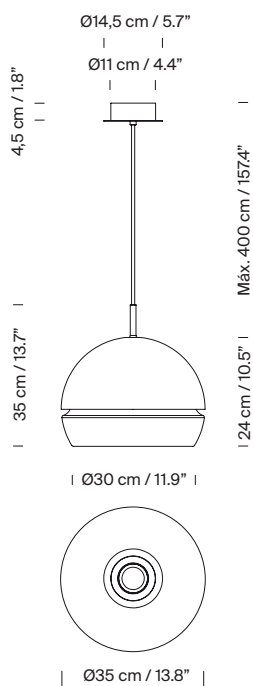

Fontana

André Ricard. 1970
Pendant lamps

Regulations:

European version
UNE-EN 60598
UNE-EN 55015
UNE-EN 60529
UNE-EN 62031
UNE-EN 61000-3-2
UNE-EN 61347-2-13

American version
UL-1598
UL-8750
E-336377

Maintenance:

Clean with a smooth cloth. Do not use ammonia, solvents or abrasive cleaning products.

Others:

The lamp is delivered in one package.
The assembly instructions are delivered with the product.

Model:

Collection:

Floor lamps

Pendant lamps