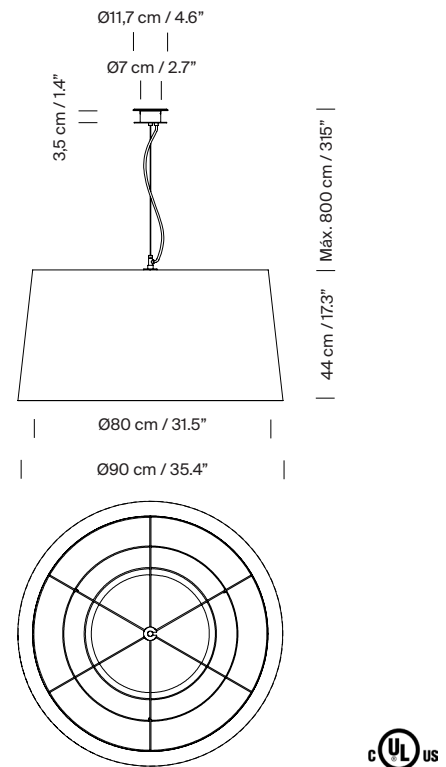

Model (American version):

Collection:

Table lamps

Floor lamps

Pendant lamps

Wall lamps