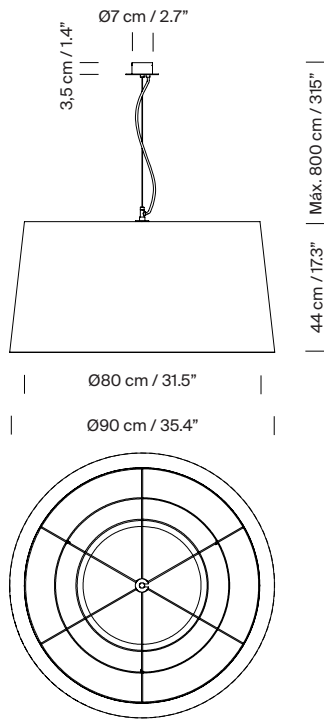

GT7

Santa & Cole Team. 2000
Pendant lamp

Maintenance:

Clean with a smooth cloth. Do not use ammonia, solvents or abrasive cleaning products.

Others:

The lamp is delivered in different packages.
The assembly instructions are delivered with the product.

Model (European version):