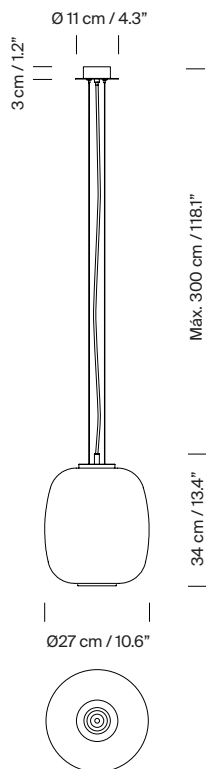

Maintenance:

Clean with a smooth cloth. Do not use ammonia, solvents or abrasive cleaning products.

Others:

The lamp is delivered in one package.
The assembly instructions are delivered with the product.

Model A: Globo Cesta (European version)