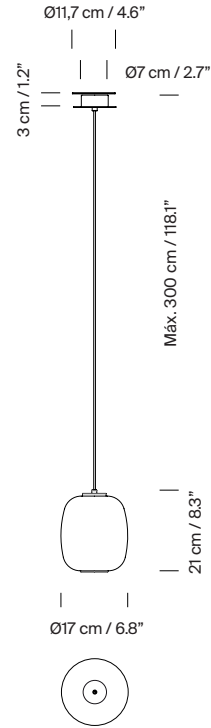

Freed from its structure, the opal glass now shines on its own, maintaining the elegance of a classic with a contemporary presence.

General description:

White opal glass lampshade.
Black metallic circular canopy.
Suitable for side entry adaptor.
Junction Box adaptor included Ø 11,7 cm / 4.6” (American version).
Electric cable length: 3 m / 118.1”

Approximate weight (unpacked):

(A) Globo Cesta: 2,7 kg / 6 lb
(B) Globo Cestita: 1,1 kg / 2.4 lb

Technical information:

European version: Light source included
American version: Recommended light source (not included)

(A)
LED bulb: 11 W / 1.521 lm / 2700K
E27 - E26 / Max. hgt. 130 mm / 5.1”
Maximum bulb diameter: 70 mm / 2.7”

(B)
LED bulb: 4,8 W / 470 lm / 2700K
E27 - E26 / Max. hgt. 130 mm / 5.1”

Suitable only for indoor use.
Always use the light source recommended or equivalent.

Model A: Globo Cesta (European version)

Model A: Globo Cesta (American version)

Model B: Globo Cestita (European version)

Model B: Globo Cestita (American version)

Collection:
Table lamps

Cesta

Cestita

Cesta Batería