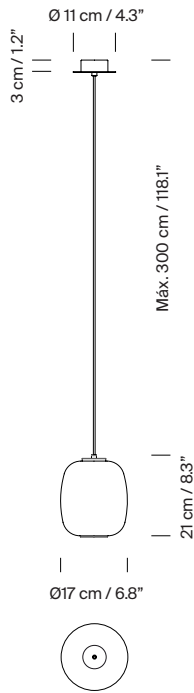

Model B: Globo Cestita (European version)