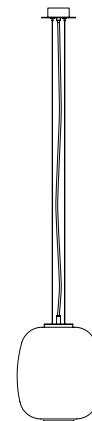

Globo Cesta

Globo Cestita

A

B

Strolling through Barcelona in the 1960s, designer Miguel Milá found an abandoned opal globe in front of a glass factory. He picked it up, and over the years, it became the heart of this large family. As its name suggests, Cesta (Spanish for “basket”), was designed to hold this fragile piece.

Freed from its structure, the opal glass now shines on its own, maintaining the elegance of a classic with a contemporary presence.

General description:

White opal glass lampshade.
Black metallic circular canopy.
Suitable for side entry adaptor.
Junction Box adaptor included Ø 11,7 cm / 4.6” (American version).
Electric cable length: 3 m / 118.1”

Approximate weight (unpacked):

(A) Globo Cesta: 2,7 kg / 6 lb
(B) Globo Cestita: 1,1 kg / 2.4 lb

Technical information:

European version: Light source included
American version: Recommended light source (not included)

(A)
LED bulb: 11 W / 1.521 lm / 2700K
E27 - E26 / Max. hgt. 130 mm / 5.1”
Maximum bulb diameter: 70 mm / 2.7”

(B)
LED bulb: 4,8 W / 470 lm / 2700K
E27 - E26 / Max. hgt. 130 mm / 5.1”

Suitable only for indoor use.
Always use the light source recommended or equivalent.