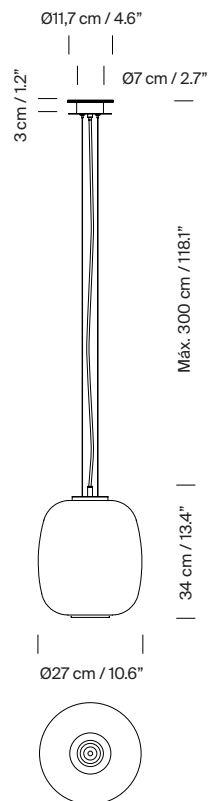

Model A: Globo Cesta (American version)