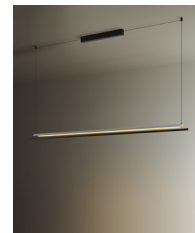

Lámina 45

Antoni Arola. 2023
Floor Lamp

A line of light and a thin metal sheet create a faint yet effective diffusion. Lámina was born in a flash as a family of pendant lamps, with an exceptional lightness that knows how to be smart. It now stands as light sculptures that contrast with any wall finish on its back. White and concave lampshades are available in two different sizes. The larger, a long narrow arc of 165 cm, opens up new depths of space both vertically and horizontally.

General description:

White grey metallic shade with glossy finish (exterior).
Black metal structure with matte finish.
Polycarbonate diffuser.
Dimmer and switch incorporated into the luminaire.
Electric cable length: 2,5 m / 98.4"

Lámina 165

Pendant lamps

Lámina 45 / 85

Lámina 165

Lámina Mayor

Wall lamps

Lámina 45

Lámina 165