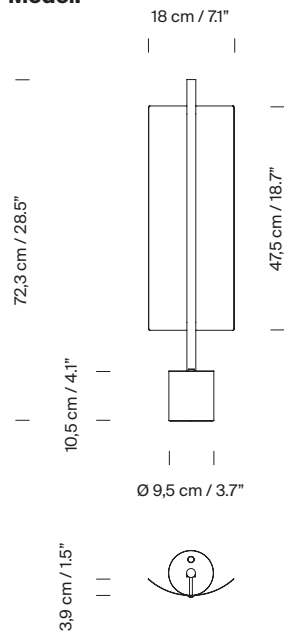

Lámina 45

Antoni Arola. 2023
Table Lamp

Maintenance:

Clean with a smooth cloth. Do not use ammonia, solvents or abrasive cleaning products.

Others:

The lamp is delivered in one package.
The assembly instructions are delivered with the product.

Model:

Collection:

Table lamps

Floor lamps

Pendant lamps

Wall lamps