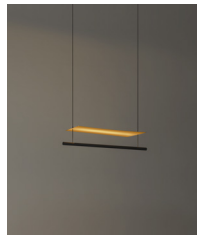

General description:

Metallic flat shade with gold finish.
Black metal structure with matte finish.
Polycarbonate diffuser.
Dimmer and switch incorporated into the luminaire.
Electric cable length: 2,25 m / 88.6"

Lámina Dorada 45

Lámina Dorada 45

Lámina Dorada 45

Lámina Dorada 45