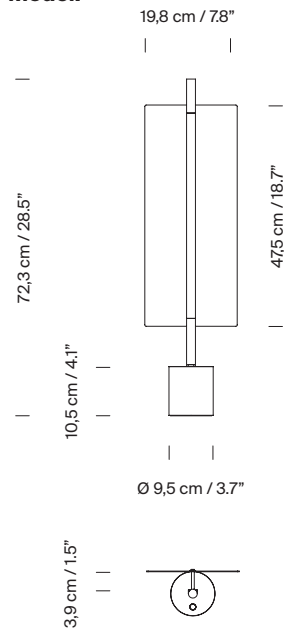

Lámina Dorada 45

Antoni Arola. 2023
Table Lamp

Maintenance:

Clean with a smooth cloth. Do not use ammonia, solvents or abrasive cleaning products.

Others:

The lamp is delivered in one package..
The assembly instructions are delivered with the product.

Model:

Collection:

Table lamps

Floor lamps

Pendant lamps

Wall lamps