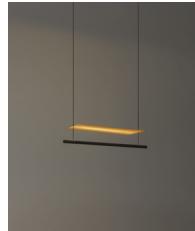

Lámina Dorada 45

Antoni Arola. 2023
Wall Lamp

SANTA & COLE

Lámina wall lamps offer a general and nuanced light. Both vertically and horizontally, the bounced light opens up to new depths.

General description:

Metallic flat shade with gold finish.
Black metal structure with matte finish.
Polycarbonate diffuser.

Approximate weight (unpacked):

1,5 Kg / 3.3 lb

Technical information:

Light source included (dimnable).
Built-in LED

Lámina Dorada 45

Lámina Dorada 45

Lámina Dorada 45

Lámina Dorada 45