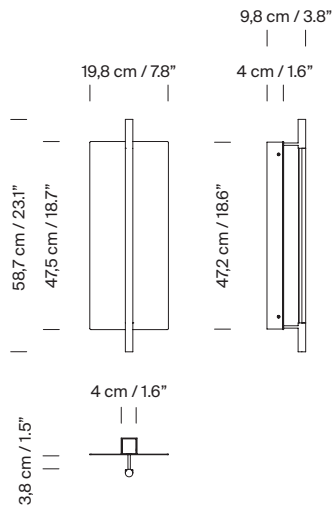

Lámina Dorada 45

Antoni Arola. 2023
Wall Lamp

SANTA & COLE

Maintenance:

Clean with a smooth cloth. Do not use ammonia, solvents or abrasive cleaning products.

Others:

The lamp is delivered in one package.
The assembly instructions are delivered with the product.

Model (European version):