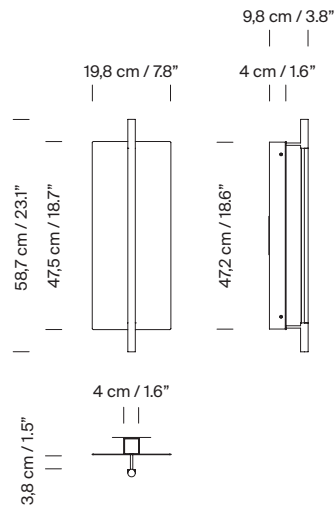

Model (American version):

Collection:

Table lamps

Floor lamps

Pendant lamps

Wall lamps