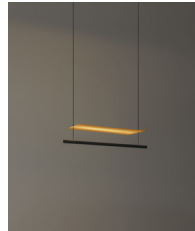

Lámina Dorada 45

Antoni Arola. 2023
Wall Lamp

SANTA & COLE

Lámina wall lamps offer a general and nuanced light. Both vertically and horizontally, the bounced light opens up to new depths.

General description:

Metallic flat shade with gold finish.
Black metal structure with matte finish.
Polycarbonate diffuser.

Approximate weight (unpacked):

1,5 Kg / 3.3 lb

Technical information:

Light source included (dimnable).
Built-In LED

Wall lamps

Lámina Dorada 45

Lámina Dorada 45

Lámina Dorada 45

Lámina Dorada 45