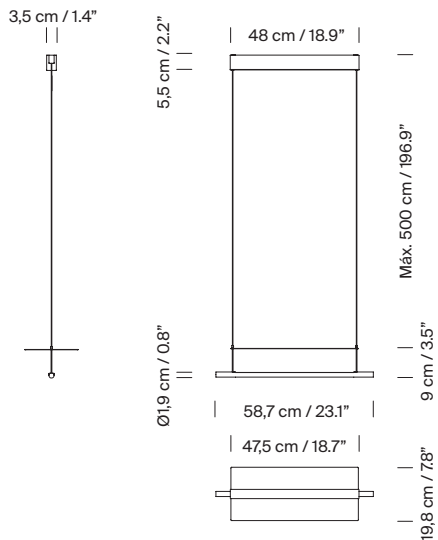

Lámina Dorada 45

Antoni Arola. 2018
Pendant Lamp

Maintenance:

Clean with a smooth cloth. Do not use ammonia, solvents or abrasive cleaning products.

Others:

The lamp is delivered in different packages (**B, C, D**).
The assembly instructions are delivered with the product.

Model A: Lámina Dorada 45