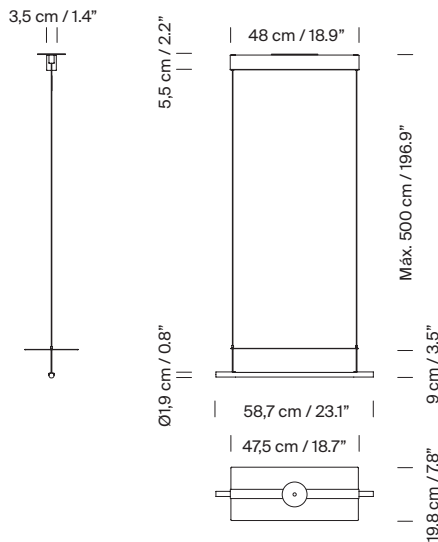

Lámina Dorada 45

Antoni Arola. 2018
Pendant Lamp

Maintenance:

Clean with a smooth cloth. Do not use ammonia, solvents or abrasive cleaning products.

Others:

The lamp is delivered in different packages (**B, C, D**).
The assembly instructions are delivered with the product.

Model A: Lámina Dorada 45

Model B: Sistema Lámina Dorada 45 2 módulos

CE

cULUS

Examples of composition

3 modules (A + B)

4 modules (A + 2B)