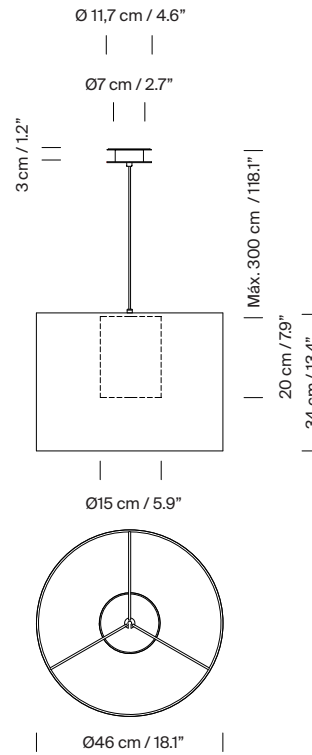

### General description:

White polyester lampshade with white parchment cylindrical diffuser.

Circular metallic canopy satin nickel or textured white, black finished suitable for side entry adaptor.

Junction Box (UL market).

### Approximate weight (unpacked):

(A) Moaré Liviana S: 4 kg / 8.8 lb

(B) Moaré Liviana M: 4,5 kg / 9.9 lb

### Technical information:

Recommended light source (not included):

LED bulb: 12 W / 1.521 lm / 2700K

E27 - E26 / Max. hgt. 155 mm / 6.1" / Max. power 60 W

Suitable only for indoor use.

Always use the light source recommended or equivalent.

### Model B: Moaré Liviana M

**UL Models**

**Model A: Moaré Liviana S**

**Model B: Moaré Liviana M**

**Collection:**  
Pendant lamps

Moaré

Moaré Liviana