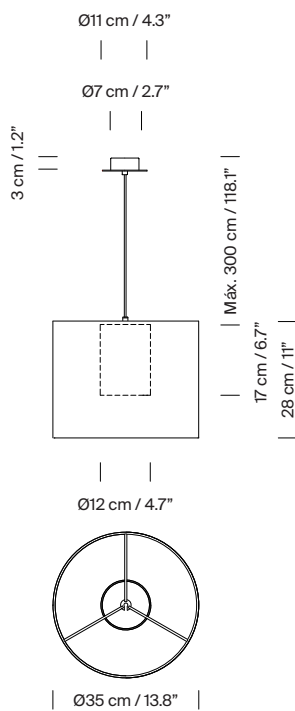

Moaré Liviana

Antoni Arola. 2017
Pendant lamps

Regulations:

CE
UNE-EN 60598
UNE-EN 55015
UNE-EN 60529

UL

Dry location only
UL-1598
E-353545

Maintenance:

Clean with a smooth cloth. Do not use ammonia, solvents or abrasive cleaning products.

Others:

The lamp is delivered in different packages.
The assembly instructions are delivered with the product.

CE Models

CE

Model A: Moaré Liviana S