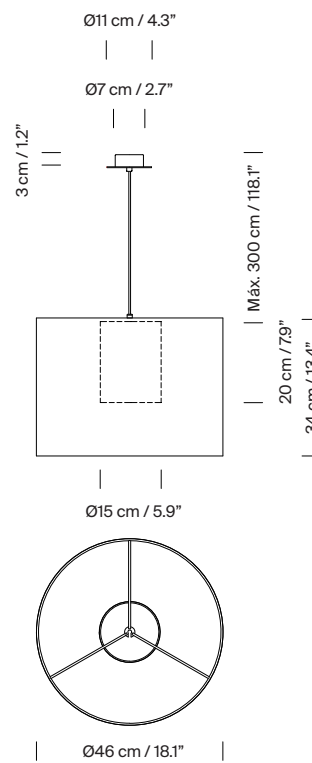

Model B: Moaré Liviana M