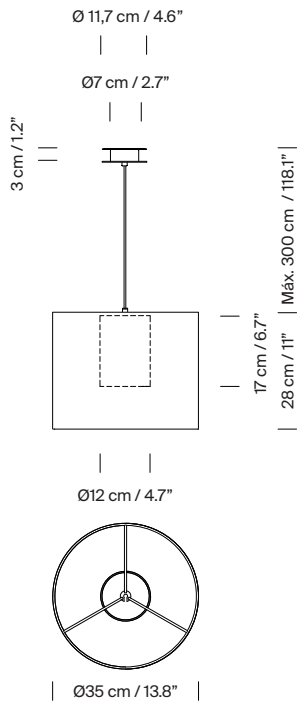

UL Models

Model A: Moaré Liviana S