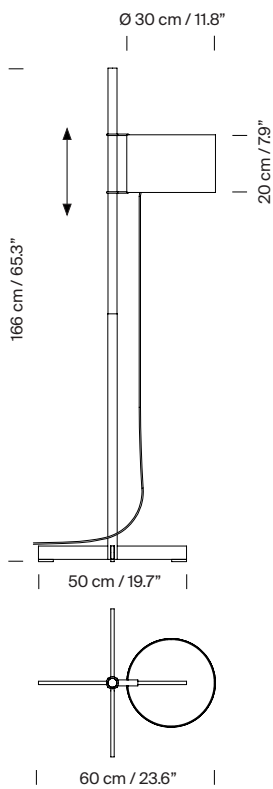

TMM

Miguel Milá. 1961
Floor Lamps

Regulations:

European version
UNE-EN 60598
UNE-EN 55015
UNE-EN 60529

American version
Dry location only
UL-153
E-352592

Maintenance:

Clean with a smooth cloth. Do not use ammonia, solvents or abrasive cleaning products.

Others:

The lamp is delivered in different packages.
The assembly instructions are delivered with the product.

Model:

Collection:

Floor lamps

Wall lamps