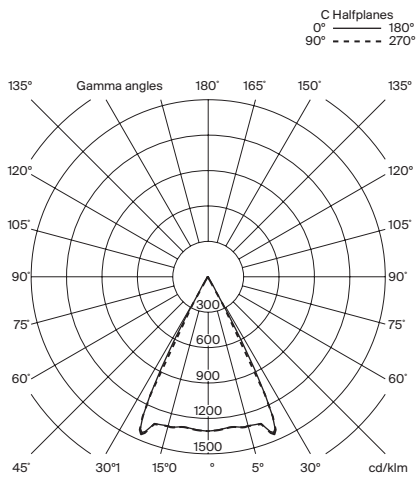

Tatu Alta

André Ricard. 2021
Floor Lamps

Beam 30°