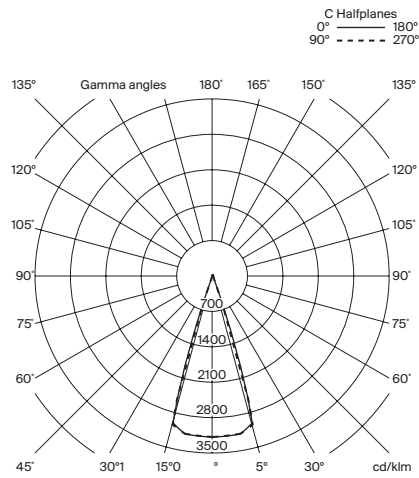

Beam 50°

Regulations:

European version
UNE-EN 60598
UNE-EN 55015
UNE-EN 60529
UNE-EN 61000-3-2

American version
Dry location only
UL-153
E363621

Maintenance:

Clean with a smooth cloth. Do not use ammonia, solvents or abrasive cleaning products.

Others:

The lamp is delivered in one package.
The assembly instructions are delivered with the product.