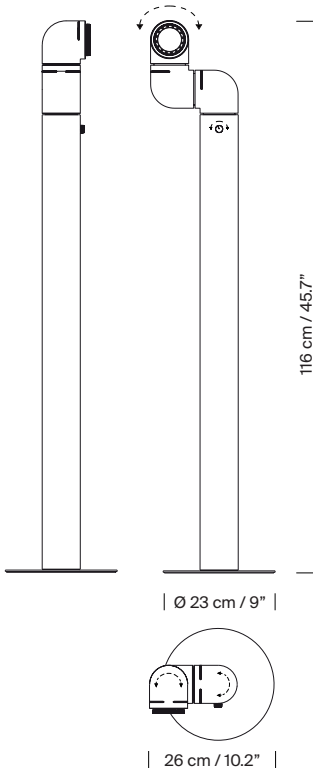

Model:

Collection:
Table lamps

Floor lamps