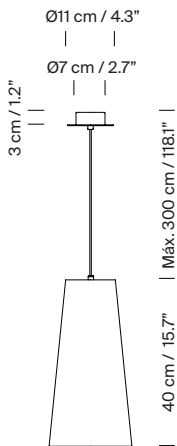

Sísí cónicas largas

Gabriel Ordeig Cole. 1983

Pendant lamp

SANTA & COLE

Maintenance:

Clean with a smooth cloth. Do not use ammonia, solvents or abrasive cleaning products.

Others:

The lamp is delivered in different packages.

The assembly instructions are delivered with the product.

Models (European version)

Model A: MT2