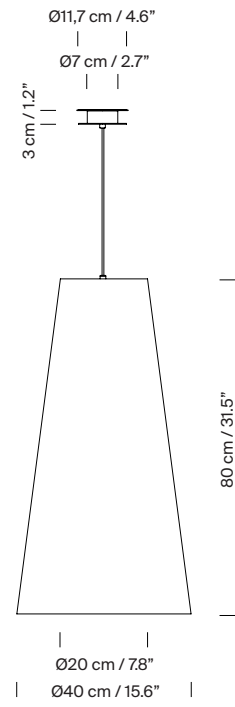

Model B: GT4

Collection:

Table lamps

Pendant lamps