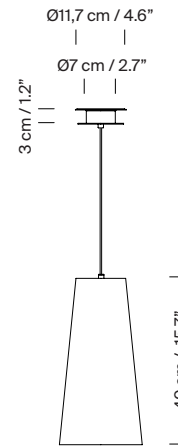

Models (American version)

Model A: MT2