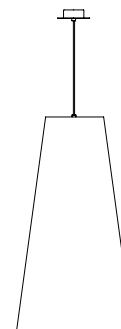

A

B

Canopies (American version)

The GT4 and MT2, lamps intend that a succession of conical, stitched cardboard lampshades be used in spaces where a warm and generous vertical light projection is desired. Its family consists of the Basic and Basic Minimal table lamps.

The GT4 model was originally designed in 1983 for the Bar Sísís, a famous Barcelona late night bar in the eighties. At a time when international trends prevailed with lamps containing tubular metal structures and halogen bulbs, Gabriel Ordeig Cole (co-founder of Santa & Cole) sought to create a warmer alternative with the use of stitched cardboard. The aesthetics put forth challenged the dominant fashion at the time, as it supported a warmer modernity that valued craftsmanship.

General description:

Beige parchment lampshade.

Circular metallic canopy satin nikel or textured white, black finished for a simple lamp socket.

Suitable for side entry adaptor.

Electric cable length: 3 m / 118.1"

(A): Junction Box adaptor included Ø 11,7 cm / 4.6" (American version).

(B): Suitable for Junction Box (American version).

Approximate weight (unpacked):

(A): 0,2 Kg / 0.4 lb

(B): 0.8 Kg / 1.7 lb

Technical information:

Recommended light source (not included):

LED bulb: 11 W / 1.521 lm / 2700K

E27 - E26 / Max. hgt. 155 mm / 6.1"

Light source not included.

Suitable only for indoor use.

Always use the light source recommended or equivalent.

Input voltaje: 100, 120, 230 Vac.

(50 Hz / 60 Hz). According to destination

Regulations:

European version

UNE-EN 60598

UNE-EN 55015

UNE-EN 60529

American version

Dry location only

UL-1598

E-353545