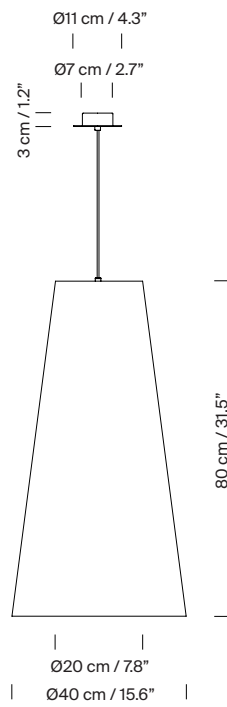

Model B: GT4