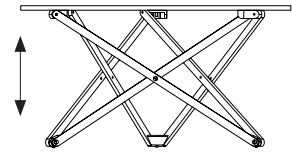

Subeybaja

Robert Heritage, Roger Webb. 1979
Tables

Natural finish

Black finish

CE

Conceived by British designer Heritage, the most awarded designer by the British Design Council, and Webb (also British), founder of a studio specialised in home and office products. Subeybaja is a multipurpose round table with a wooden top and articulated legs that can be adjusted to seven heights. The height is adjusted by means of a smart mechanism, the lever of which is shown by a white point on the table top. This versatile table is an excellent option for small apartments with limited space. The best legacy from the catalogue by Disform, a Barcelona editing company that closed its doors in 1998.

General description:

Oak table with natural or black finish.
Adjustable to 7 heights, from 39 cm / 15.3" to 72 cm / 28.3".

Approximate weight (unpacked):

18 Kg / 39.7 lb

Regulations:

European version
UNE-EN 1730
UNE-EN 12521
UNE-EN 15372